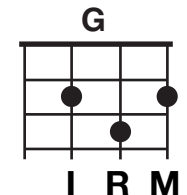

DON'T BE CRUEL — Elvis Presley (by Otis Blackwell - 1956)

SLOW w chunk strum on verses

You **[D]** know I can be found, sitting home alone,

If you **[G]** can't come around,

at **[D]** least please telephone.

Don't be **[Em7]** cruel **[A]** to a heart that's **[D]** true.

[D] Baby, if I made you mad for something I might have said,

[G] Please, don't forget my past,

the **[D]** future looks bright ahead,

Don't be **[Em7]** cruel **[A]** to a heart that's **[D]** true.

Don't be **[Em7]** cruel **[A]** to a heart that's **[D]** true.

Why **[G]** should we be a-**[A]** part?

I **[G]** really love you ba-**[A]**by, cross my **[D]** heart.

Let's **[D]** walk up to the preacher and let us say I do,

Don't be **[Em7]** cruel **[A]** to a heart that's **[D]** true.

Don't be **[Em7]** cruel **[A]** to a heart that's **[D]** true.

[G] want no other **[A]** love,

[G] Baby it's just **[A]** you I'm thinking **[D]** of.