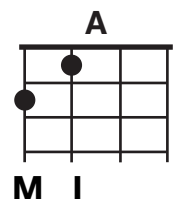

DON'T BE CRUEL — Elvis Presley (by Otis Blackwell - 1956)

SLOW w chunk strum on verses

You **[D]** know I can be found, sitting home alone,

If you **[G]** can't come around,

at **[D]** least please telephone.

I don't **[G]** want no other **[A]** love,

[G] Baby it's just **[A]** you I'm thinking **[D]** of.

[D] Don't stop thinking of me, don't make me feel this way,

[G] Come-on over here and love me,

you **[D]** know what I want you to say.

Don't be **[Em7]** cruel **[A]** to a heart that's **[D]** true.

Why **[G]** should we be a-**[A]** part?

I **[G]** really love you ba-**[A]**by, cross my **[D]** heart.

Let's **[D]** walk up to the preacher and let us say I do,

[G] Then you'll know you'll have me,

and I'll **[D]** know that I'll have you,

Don't be **[Em7]** cruel **[A]** to a heart that's **[D]** true.

I don't **[G]** want no other **[A]** love,

[G] Baby it's just **[A]** you I'm thinking **[D]** of.