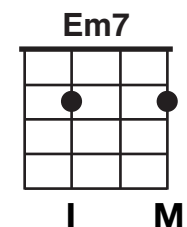

DON'T BE CRUEL — Elvis Presley (by Otis Blackwell - 1956)

SLOW w chunk strum on verses

You **[D]** know I can be found, sitting home alone,

If you **[G]** can't come around,

at **[D]** least please telephone.

Don't be **[Em7]** cruel **[A]** to a heart that's **[D]** true.

[D] Baby, if I made you mad for something I might have said,

[G] Please, don't forget my past,

the **[D]** future looks bright ahead,

Don't be **[Em7]** cruel **[A]** to a heart that's **[D]** true.

I don't **[G]** want no other **[A]** love,

[G] Baby it's just **[A]** you I'm thinking **[D]** of.

[D] Don't stop thinking of me, don't make me feel this way,

[G] Come-on over here and love me,

you **[D]** know what I want you to say.

Don't be **[Em7]** cruel **[A]** to a heart that's **[D]** true.

Why **[G]** should we be a-**[A]** part?

I **[G]** really love you ba-**[A]**by, cross my **[D]** heart.

Let's **[D]** walk up to the preacher and let us say I do,