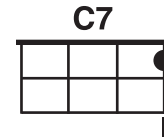

I'm So Lonesome I Could Cry by Hank Williams (1949)

C
Hear that lonesome whippoorwill
 C7
He sounds too blue to fly
 F C
The midnight train is whining low
 G7 C
I'm so lonesome I could cry

C
The silence of a falling star
 C7
Lights up a purple sky
 F C
And as I wonder where you are
 G7 C
I'm so lonesome I could cry

C
I've never seen a night so long
 C7
When time goes crawling by
 F C
The moon just went behind a cloud
 G7 C
To hide its face and cry

C
Did you ever see a robin weep
 C7
When leaves begin to die
 F C
That means he's lost the will to live
 G7 C
I'm so lonesome I could cry