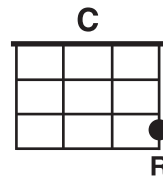

I'm So Lonesome I Could Cry by Hank Williams (1949)

C
Hear that lonesome whippoorwill
 C7
He sounds too blue to fly
 F C
The midnight train is whining low
 G7 C
I'm so lonesome I could cry

C
The silence of a falling star
 C7
Lights up a purple sky
 F C
And as I wonder where you are
 G7 C
I'm so lonesome I could cry

C
I've never seen a night so long
 C7
When time goes crawling by
 F C
The moon just went behind a cloud
 G7 C
To hide its face and cry

C
Did you ever see a robin weep
 C7
When leaves begin to die
 F C
That means he's lost the will to live
 G7 C
I'm so lonesome I could cry