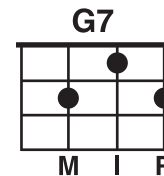

I'm So Lonesome I Could Cry by Hank Williams (1949)

C
Hear that lonesome whippoorwill
 C7
He sounds too blue to fly
 F C
The midnight train is whining low
 G7 C
I'm so lonesome I could cry

C
The silence of a falling star
 C7
Lights up a purple sky
 F C
And as I wonder where you are
 G7 C
I'm so lonesome I could cry

C
I've never seen a night so long
 C7
When time goes crawling by
 F C
The moon just went behind a cloud
 G7 C
To hide its face and cry

C
Did you ever see a robin weep
 C7
When leaves begin to die
 F C
That means he's lost the will to live
 G7 C
I'm so lonesome I could cry