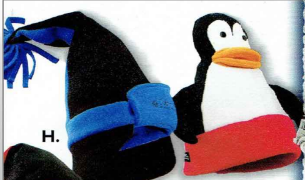

(888) INFO-