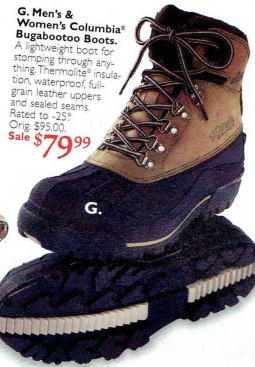

I. EMS 3-Pack Wool Socks. A brand-new three-pack of rugged wool hiking socks will bring miles of smiles to your favorite hiking buddy. Orig. $22.50. **Sale $17.99**

Buy Any Atlas® Snowshoes and Get A Free Lumbar Pack!