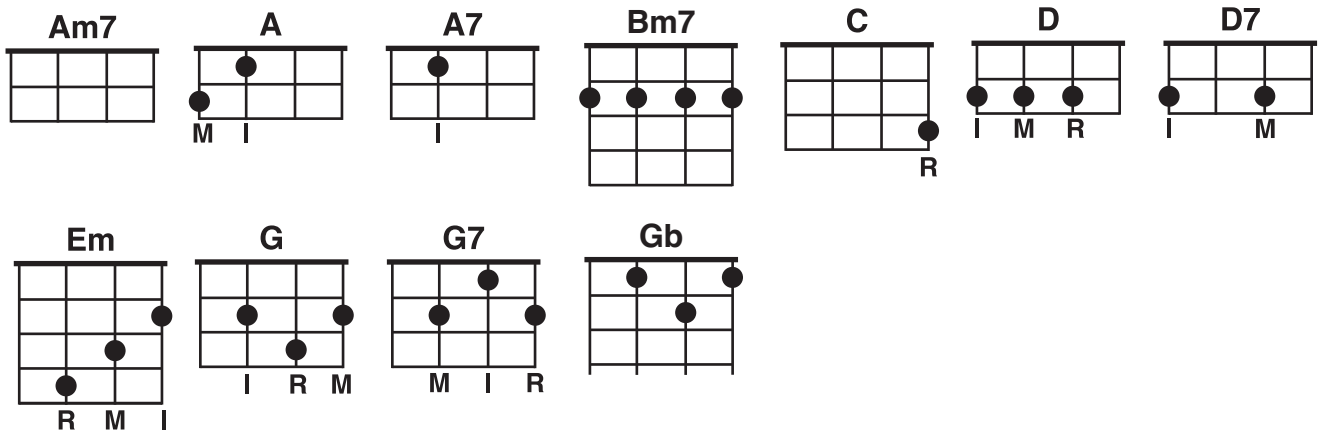

# I Saw Mommy Kissing Santa Claus - Tommie Connor (1952)

[G] I saw mommy kissing [Bm] Santa [Em] Claus  
 [G] Underneath the mistletoe last [D] night [D]  
 She [D7] didn't see me creep  
 Down the [G] stairs to have a peep  
 She [A] thought that I was [A7] tucked up in my  
 [D] bedroom fast a-[D7]sleep

Then [G] I saw mommy tickle [Bm] Santa [Em] Claus  
 [G] Underneath his [G7] beard so snowy [C] white [Am]  
 What a [C] laugh it would have [Bm7] been  
 If [G] daddy had only seen  
 [Am7] Mommy [G] kissing Santa [Am] Claus  
 [D7] last [G] night [G][Gb][G]