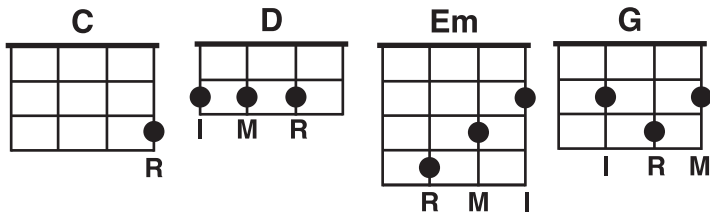

Across the Great Divide - Kate Wolf, 1980

G C G Em C
 I've been walkin' in my sleep, Countin' troubles 'stead of countin' sheep
 G Em C D G
 Where the years went I can't say, I just turned around and they'd gone away

G C G Em C
 I've been siftin' through the layers Of dusty books and faded papers
 G Em C D G
 They tell a story that I used to know, one that happened so long ago

=====**CHORUS**=====

G C G Em C
 It's gone away in yesterday, Now I find myself on the mountainside
 G/ C/ G D G
 Where the rivers change direction, Across the Great Divide
 =====

G C G Em C
 Now, I hear the owl a-callin' Softly as the night was fallin'
 G Em C D G
 With a question and I replied, Now he's gone across the borderline

CHORUS

G C G Em C
 The finest hour that I have seen Is the one that comes between
 G Em C D G
 The edge of night and the break of day, when the darkness rolls away